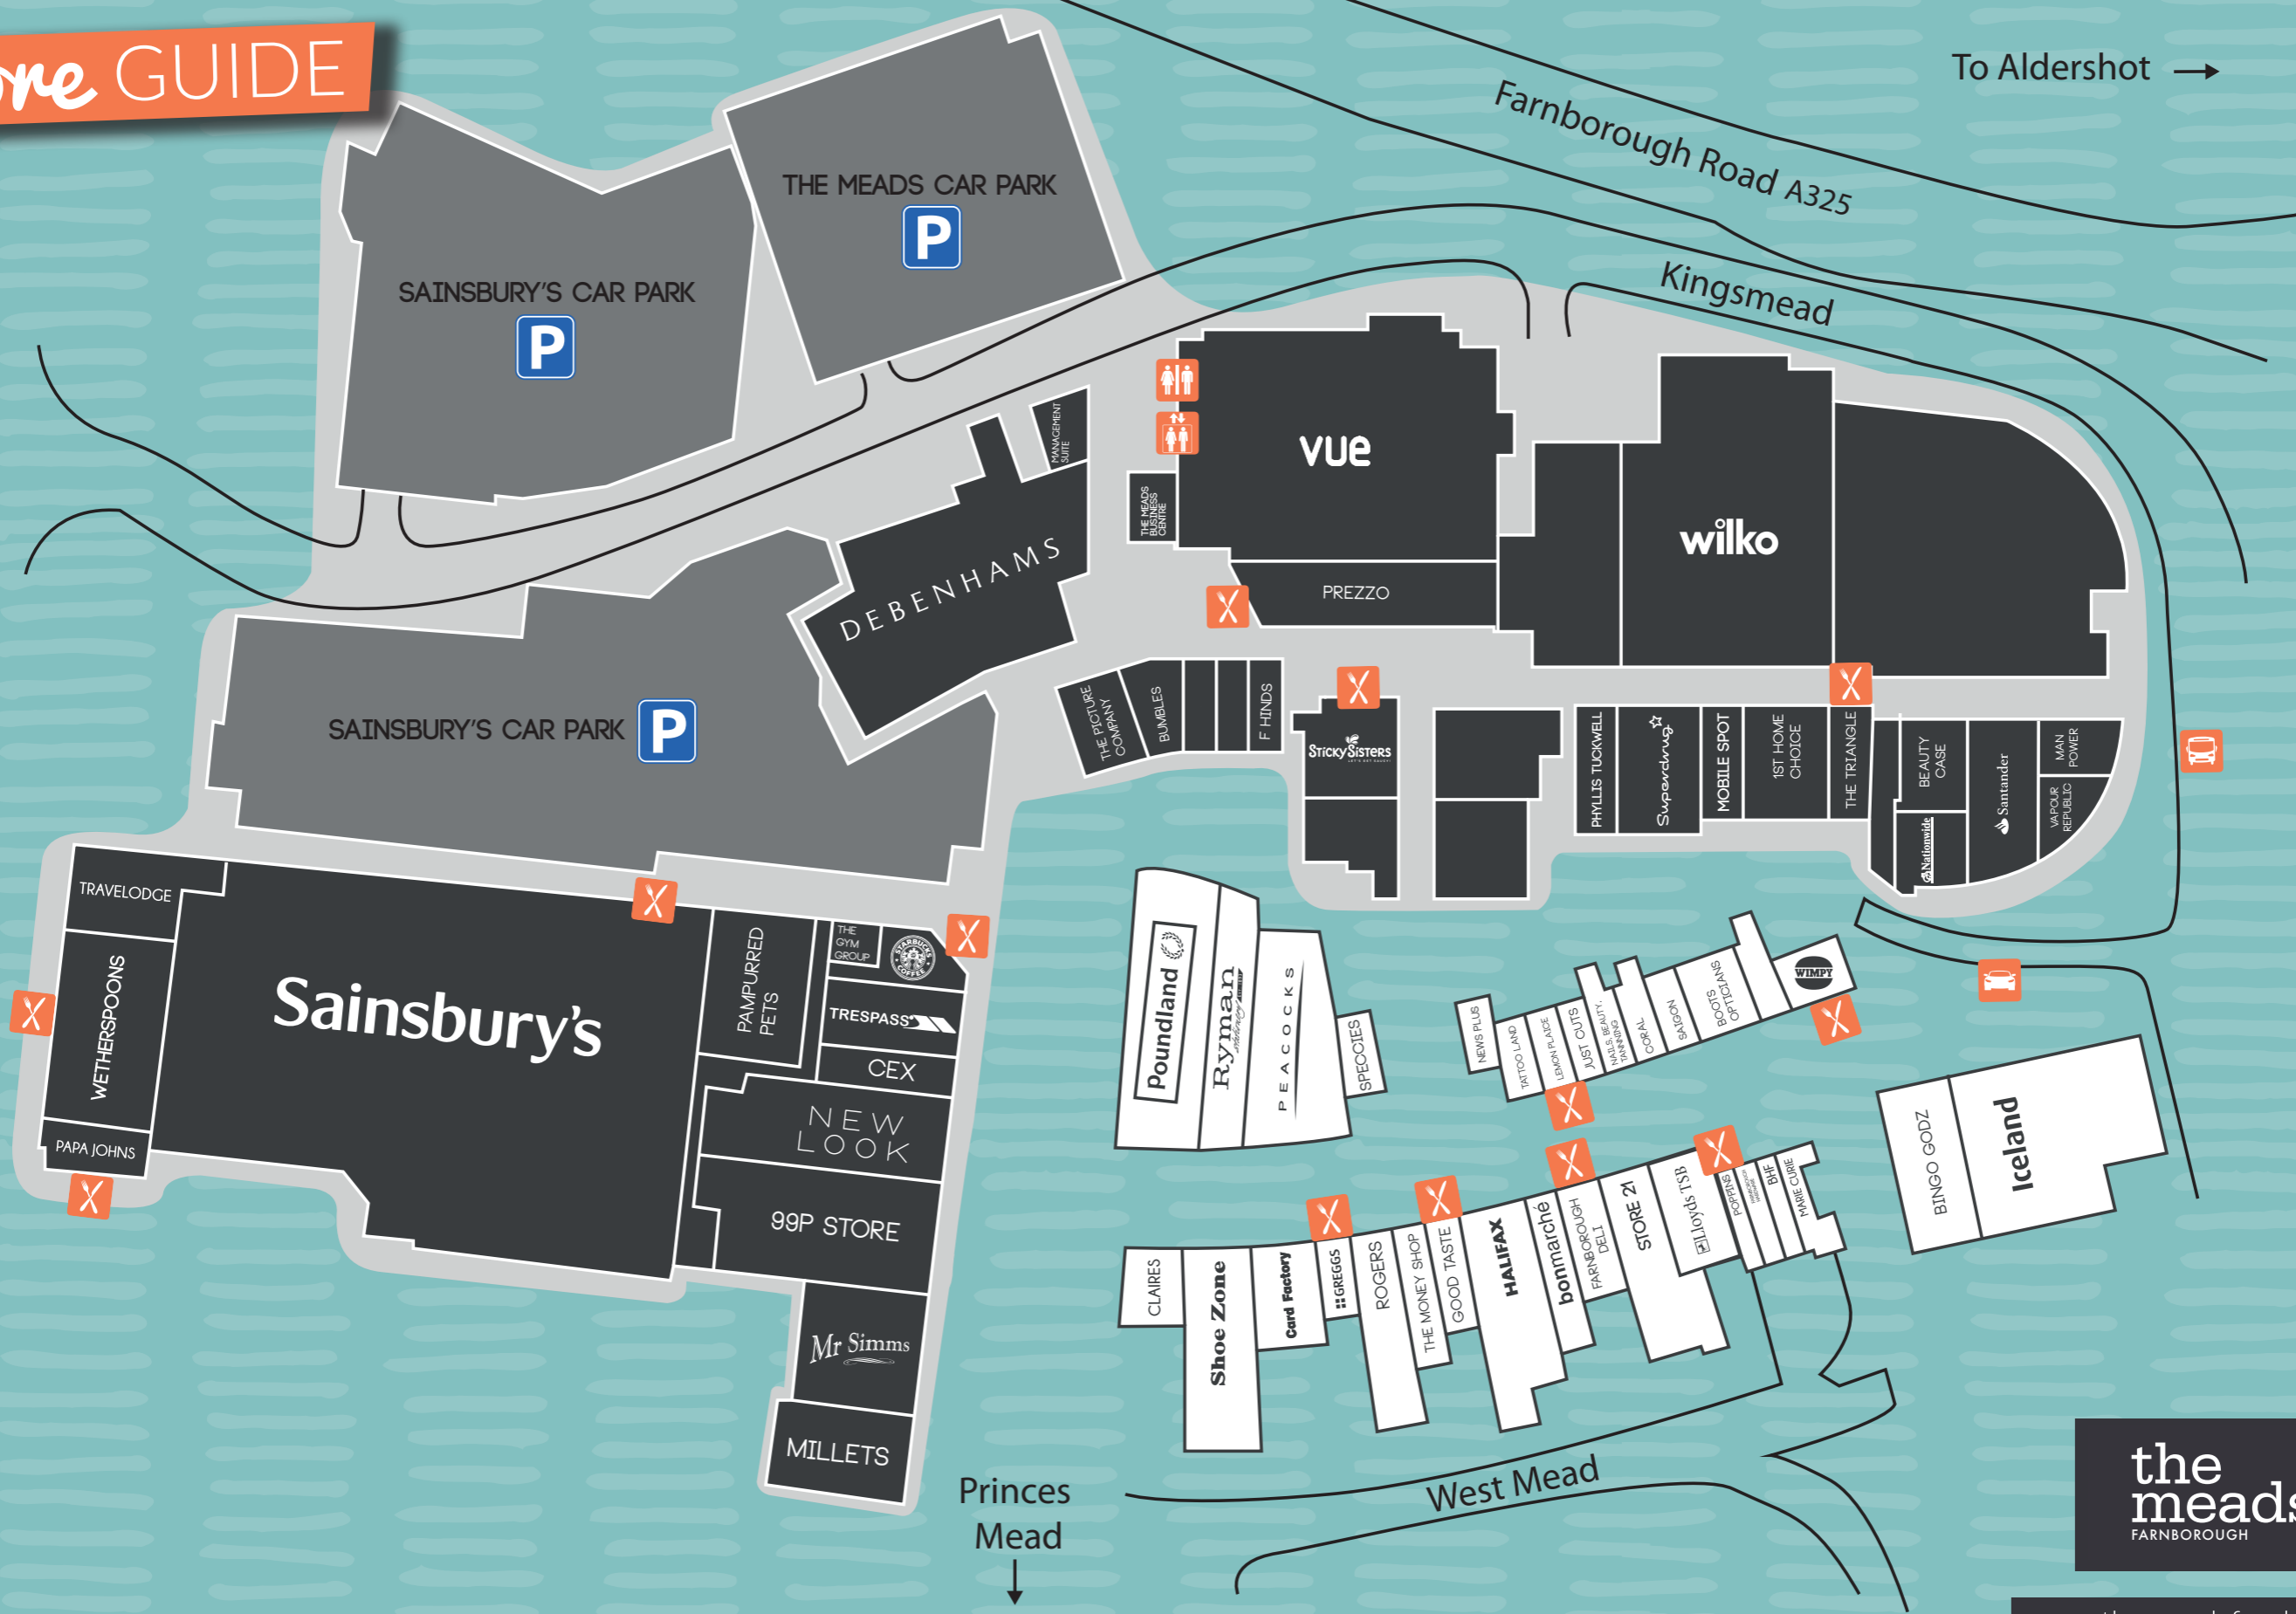

Store GUIDE

To Aldershot →

Farnborough Road A325

Kingsmead

Princes Mead ↓

West Mead

TOILETS

LIFTS

PLACES TO EAT

TAXI RANK

BUS STOP

the meads
FARNBOROUGH

www.themeadsfarnborough.com

Store GUIDE

To Aldershot →

Farnborough Road A325

GOOD TASTE

HALIFAX

bonmarche

FARNBOROUGH DELI

STORE 21

ELLJOYDS T.S.B.

POPPIES

DAVE

MARK CURIE

BINGO GODZ

Iceland

 TOILETS

 LIFTS

 PLACES TO EAT

 TAXI RANK

 BUS STOP